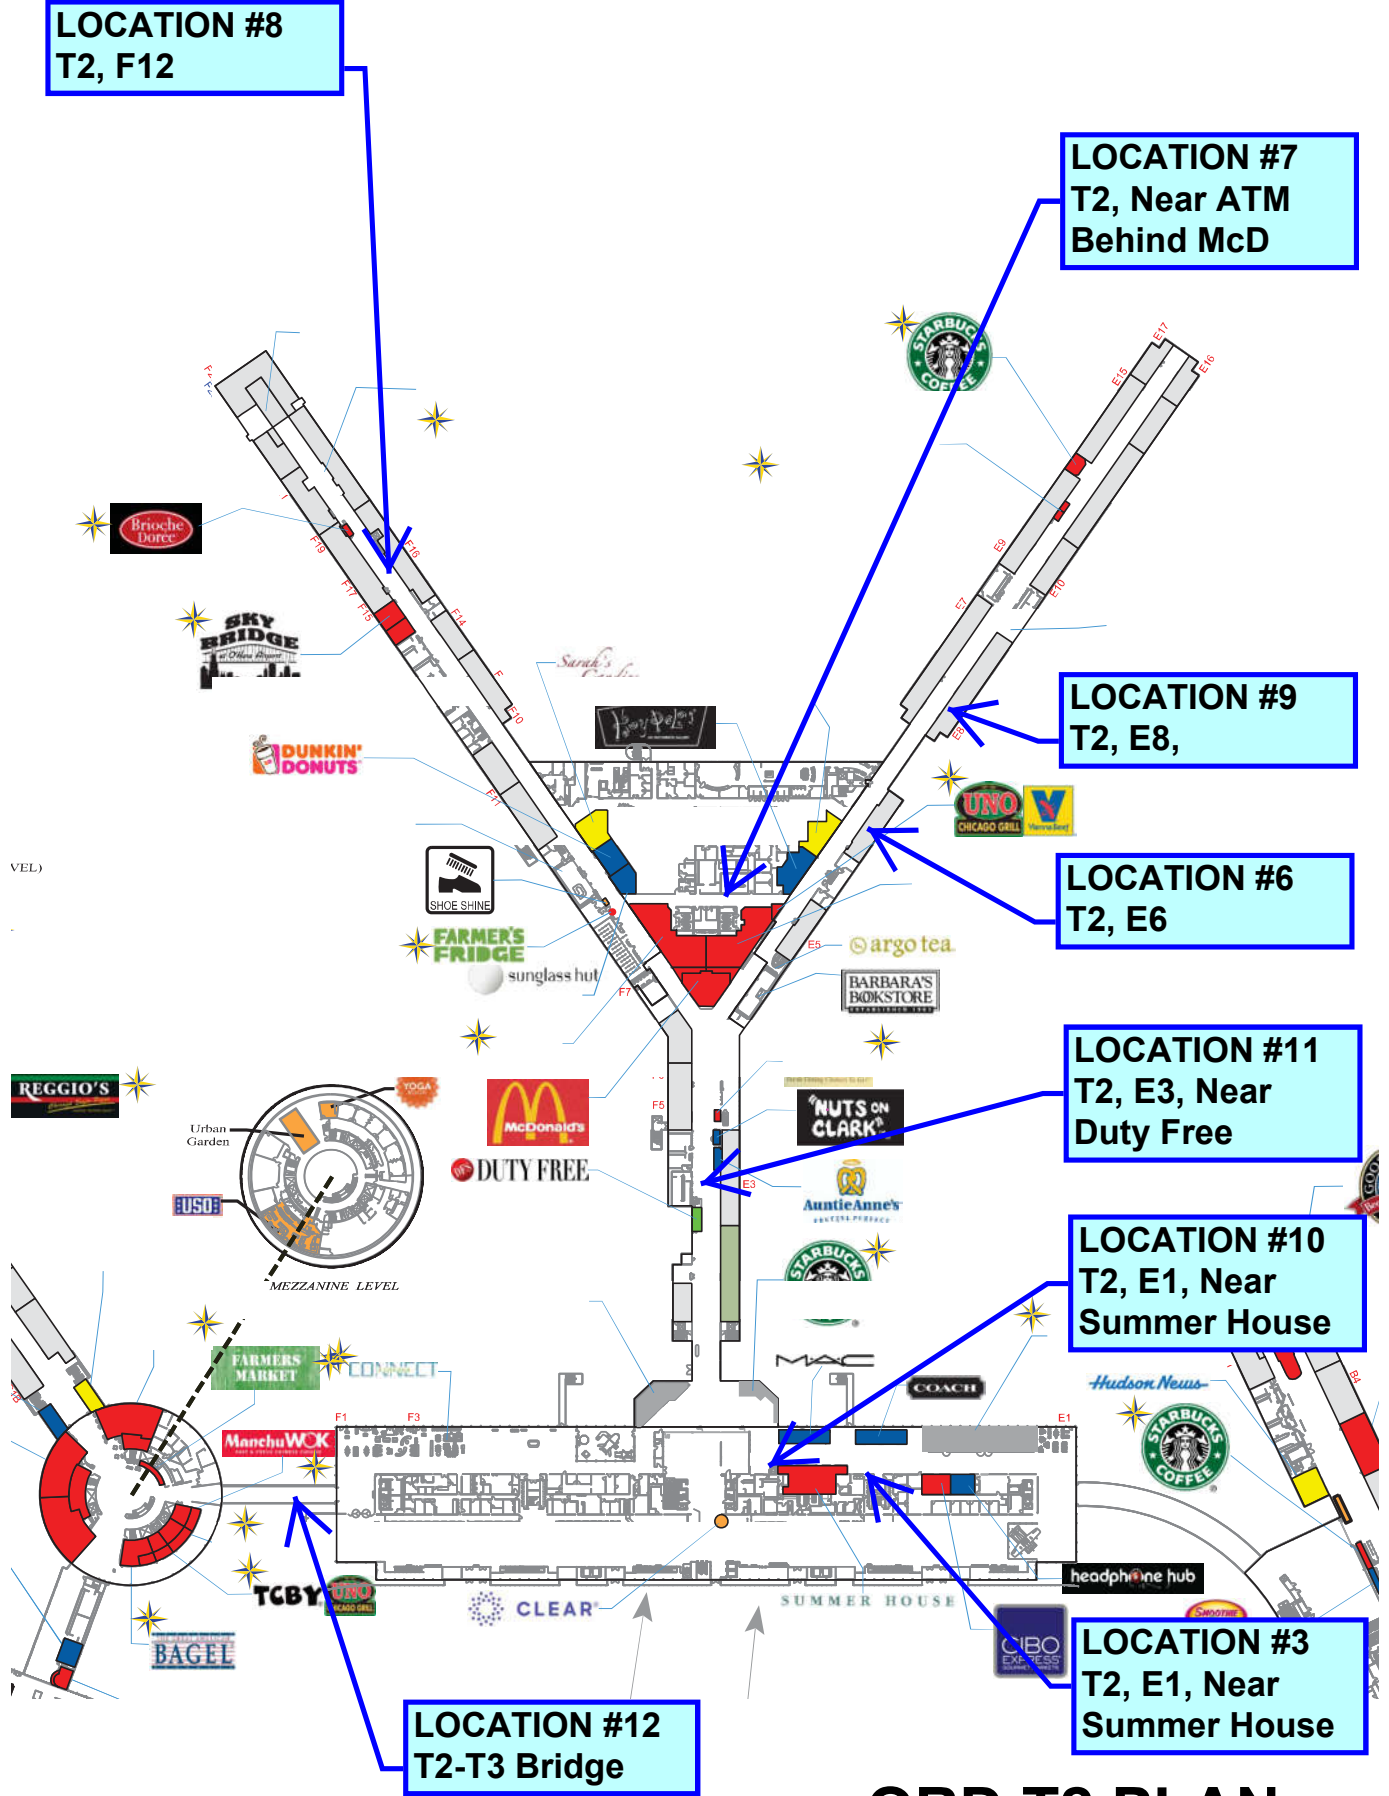

LOCATION #2
T1, C11

CHICAGO STYLE
HOT DOGS

LOCATION #5
T1, BL, Tunnel,
Near Shoe Shine

LOCATION #1
T1, B12

LOCATION #4
T1, LL, Baggage,

ORD T1 PLAN
2020 0807
CDA/ UNISON

LOCATION #8
T2, F12

LOCATION #7
T2, Near ATM
Behind McD

LOCATION #9
T2, E8,

LOCATION #6
T2, E6

LOCATION #11
T2, E3, Near
Duty Free

LOCATION #10
T2, E1, Near
Summer House

LOCATION #3
T2, E1, Near
Summer House

LOCATION #12
T2-T3 Bridge

ORD T2 PLAN
2020 0807
CDA/ UNISON

LOCATION #14
T3, G11

LOCATION #13
T3, H1, Near Starbucks

LOCATION #15
T3, H3, Near Bubbles Bar

LOCATION #20
T3, H6,

LOCATION #16
T3, K18

LOCATION #17
T3, K19

LOCATION #18
T3, LL, Baggage

LOCATION #19
T3, BL, Passage Way to CTA

Domestic Terminals 1-2-3
February 2020

ORD T3 PLAN
2020 0807
CDA/ UNISON