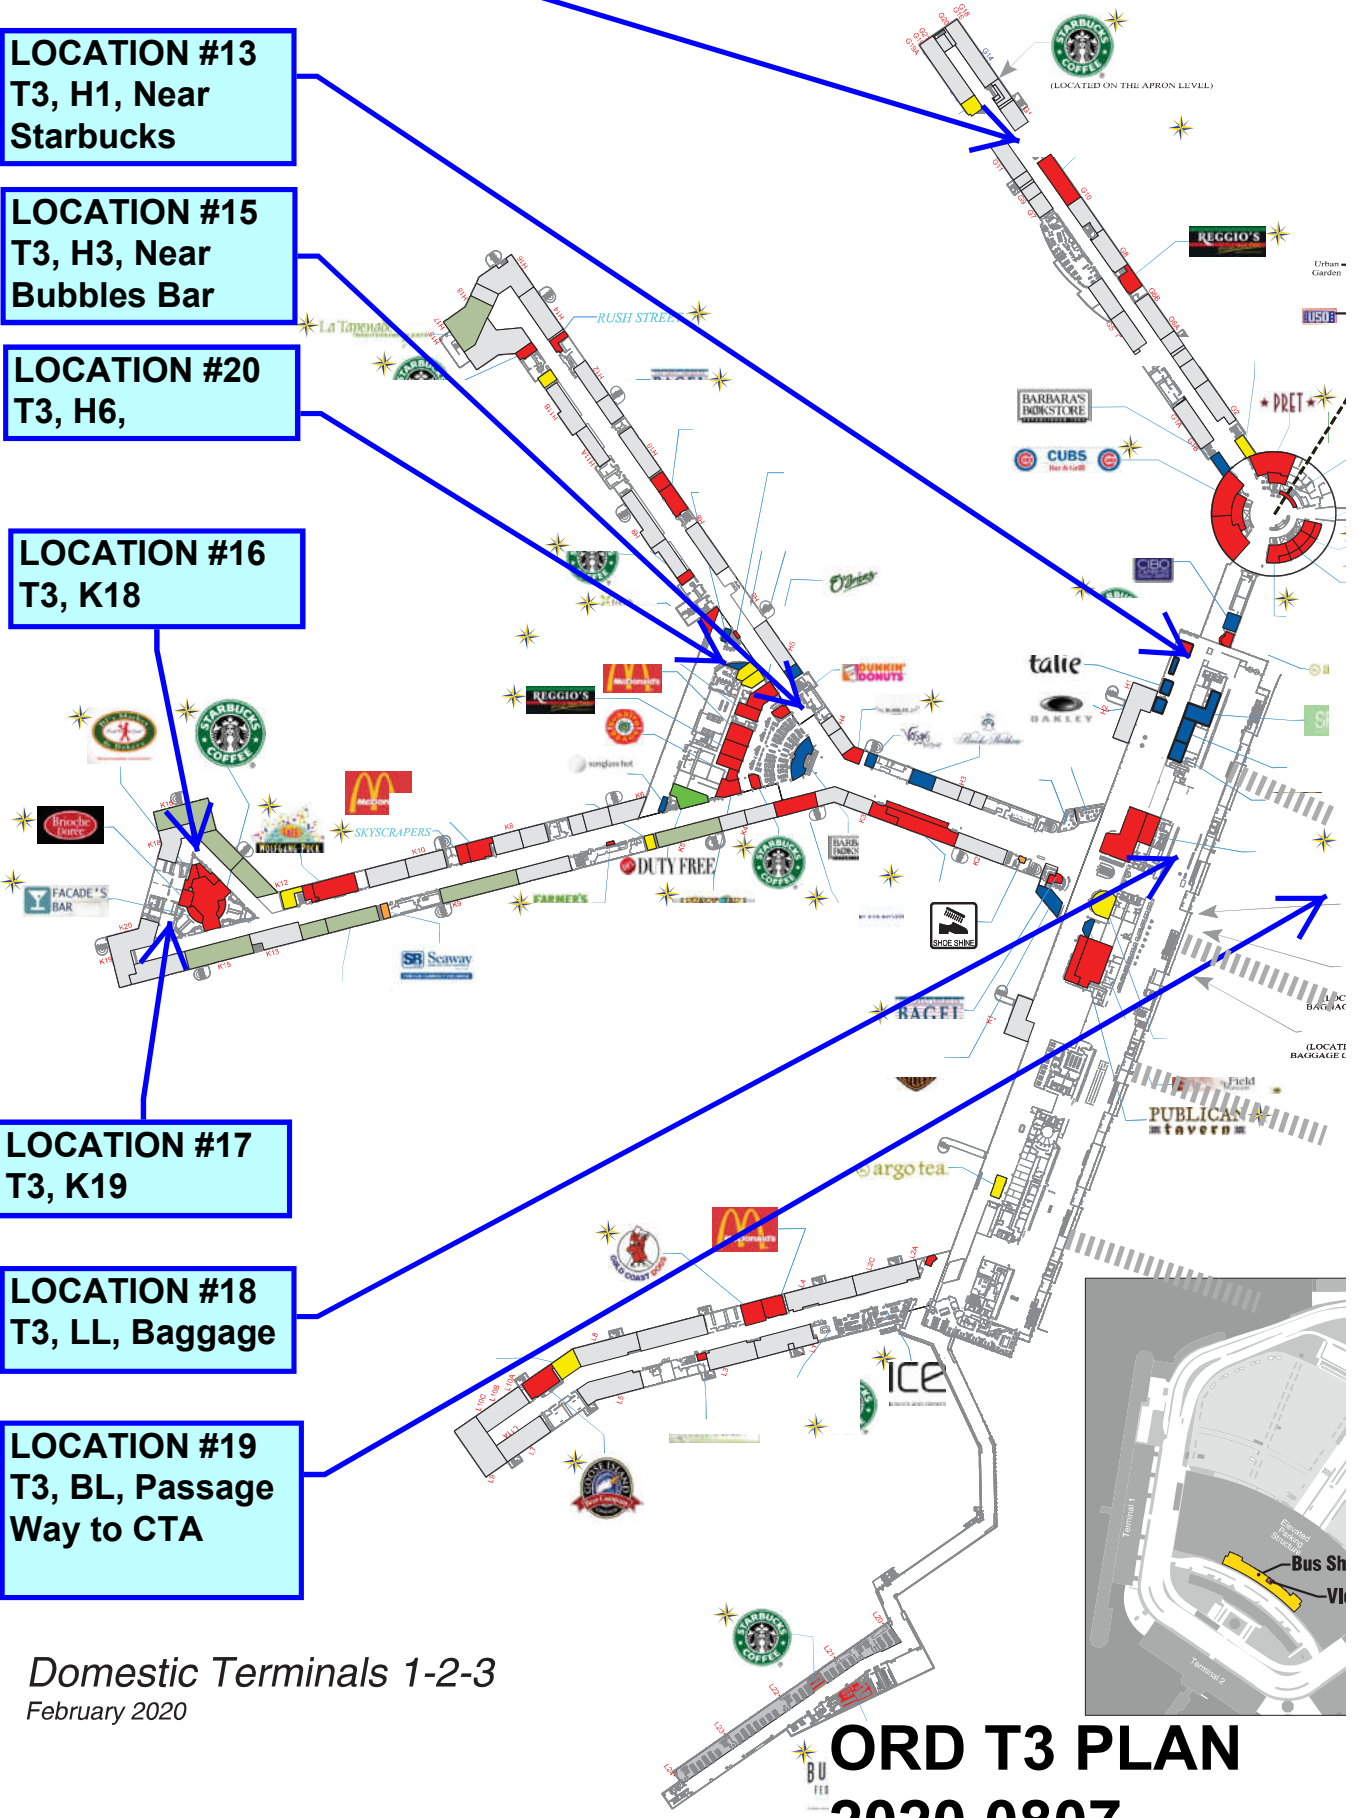

LOCATION #2
T1, C11

CHICAGO STYLE
HOT DOGS

LOCATION #5
T1, BL, Tunnel,
Near Shoe Shine

LOCATION #1
T1, B12

LOCATION #4
T1, LL, Baggage,

ORD T1 PLAN
2020 0807
CDA/ UNISON

LOCATION #8
T2, F12

LOCATION #7
T2, Near ATM
Behind McD

LOCATION #9
T2, E8,

LOCATION #6
T2, E6

LOCATION #11
T2, E3, Near
Duty Free

LOCATION #10
T2, E1, Near
Summer House

LOCATION #3
T2, E1, Near
Summer House

LOCATION #12
T2-T3 Bridge

ORD T2 PLAN
2020 0807
CDA/ UNISON

LOCATION #14
T3, G11

LOCATION #13
T3, H1, Near Starbucks

LOCATION #15
T3, H3, Near Bubbles Bar

LOCATION #20
T3, H6,

LOCATION #16
T3, K18

LOCATION #17
T3, K19

LOCATION #18
T3, LL, Baggage

LOCATION #19
T3, BL, Passage Way to CTA

Domestic Terminals 1-2-3
February 2020

ORD T3 PLAN
2020 0807
CDA/ UNISON